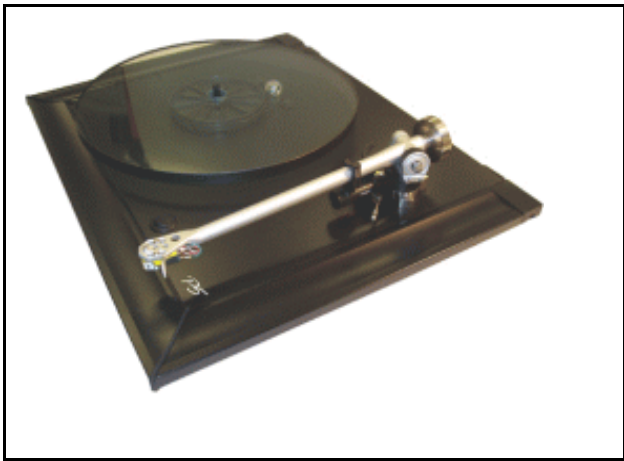

	<p>A brand new pair of R5 loudspeakers, used by AVSA for their October 2008 review of this fine product, is available. The retail price is R13 000,00 and the boxed pair is available for <b>R10 000.00</b>. The speakers carry a full one year guarantee and are in perfect condition. The finish is Maple.</p>
	<p>A Cursa pre-amplifier with MC phono stage built in, is available. This item, together with two monoblock Exon amplifiers, was reviewed by AVSA in March 2008 and as a set will retail for over R45 000.00. The combo is available for <b>R30 00.00</b> and carries a full one year guarantee. The units are finished in black and can also be purchased separately.</p>
	<p>The Radio 3 FM/AM tuner is perfect to complement the rest of your Rega equipment. Available in both black and satin, the item retails for R7 500.00 and is available for <b>R5 000.00</b>.</p>
	<p>Rega's RB1000 arm is a work of art and able to perform with the very best out there. While it appears to look like the older RB300 arm, the technology and craftsmanship are way beyond what many thought was possible in tone arm design. Retailing For R19 000.00, the RB1000 is available for <b>R15 000.00</b>. Special three-point pacers and extra heavy counterweights, specifically designed for this arm, are available.</p>